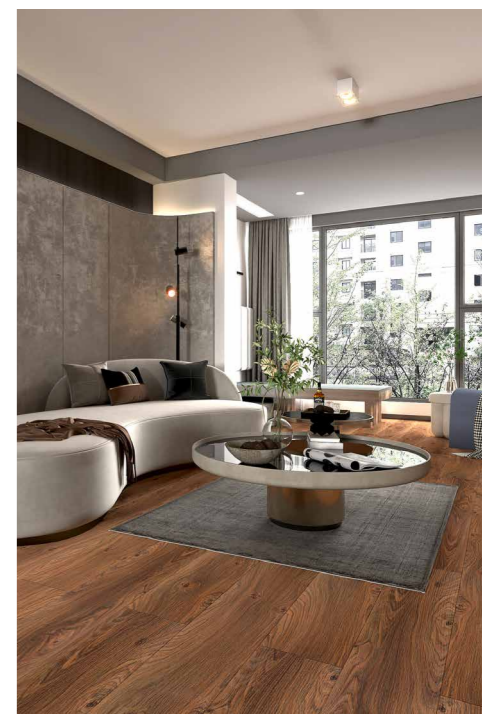

MAJESTIC

L A M I N A T E F L O O R I N G

ROYA
SURFACE CENTER

MAJESTIC
LAMINATE FLOORING

Code: **6008**
Tile Size: 1699 x 228 x 8 mm
Box: 7 Panels - 2.72 m²

Code: **6009**
Tile Size: 1699 x 228 x 8 mm
Box: 7 Panels - 2.72 m²