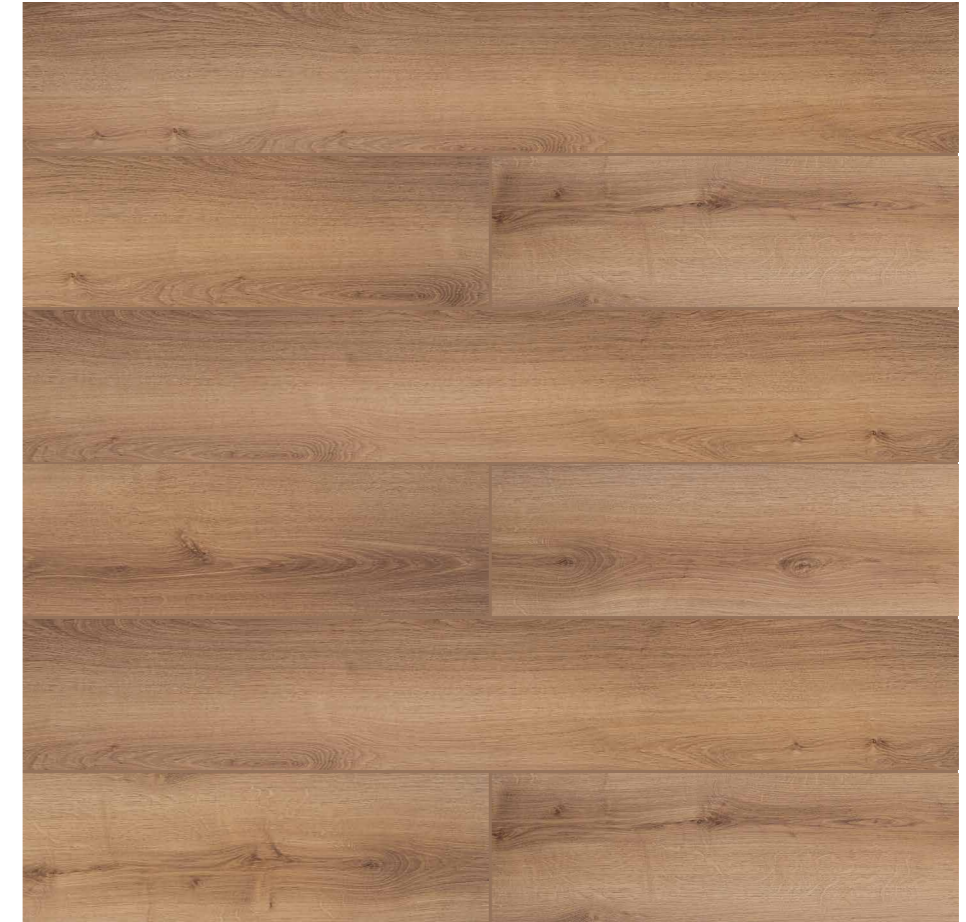

MAJESTIC

L A M I N A T E F L O O R I N G

ROYA
SURFACE CENTER

MAJESTIC
LAMINATE FLOORING

Code: **6008**
Tile Size: 1699 x 228 x 8 mm
Box: 7 Panels - 2.72 m²

Code: **6009**
Tile Size: 1699 x 228 x 8 mm
Box: 7 Panels - 2.72 m²