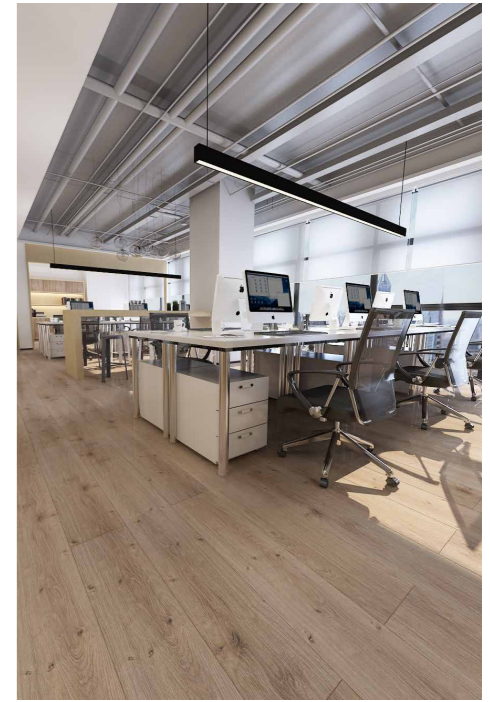

MAJESTIC

L A M I N A T E F L O O R I N G

ROYA
SURFACE CENTER

MAJESTIC
LAMINATE FLOORING

Code: **6008**
Tile Size: 1699 x 228 x 8 mm
Box: 7 Panels - 2.72 m²

Code: **6009**
Tile Size: 1699 x 228 x 8 mm
Box: 7 Panels - 2.72 m²