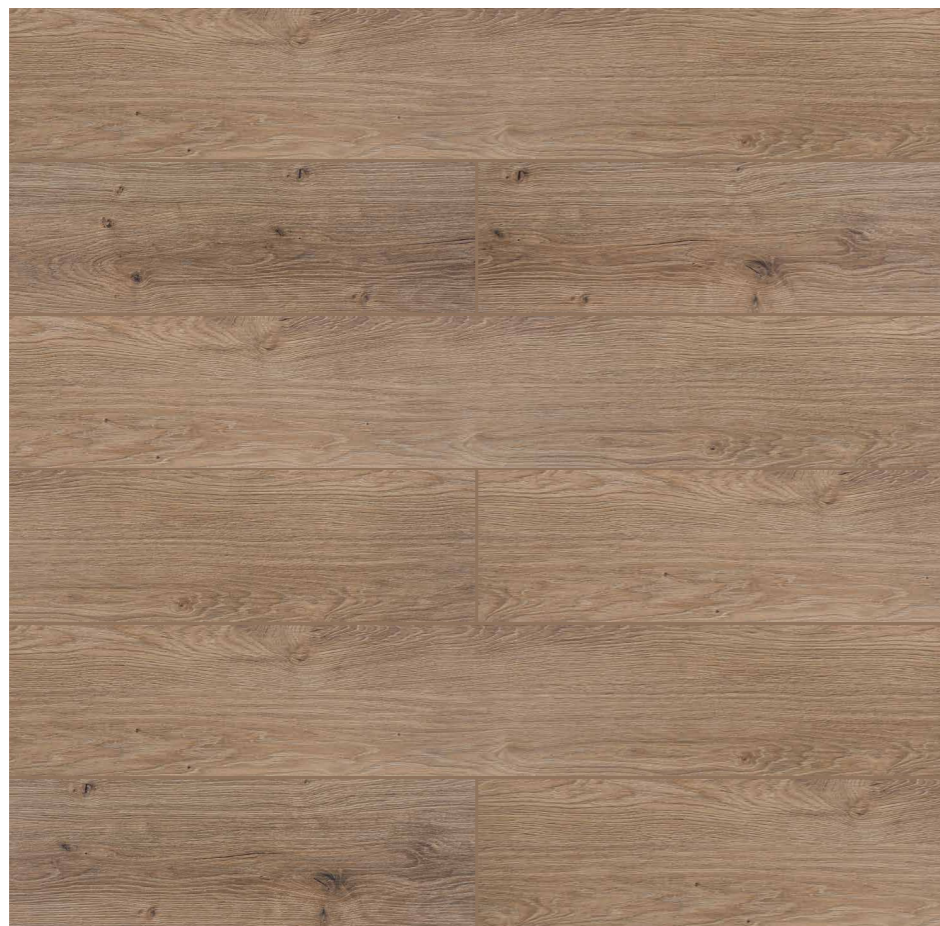

MAJESTIC

L A M I N A T E F L O O R I N G

ROYA
SURFACE CENTER

MAJESTIC
LAMINATE FLOORING

Code: **6008**
Tile Size: 1699 x 228 x 8 mm
Box: 7 Panels - 2.72 m²

Code: **6009**
Tile Size: 1699 x 228 x 8 mm
Box: 7 Panels - 2.72 m²