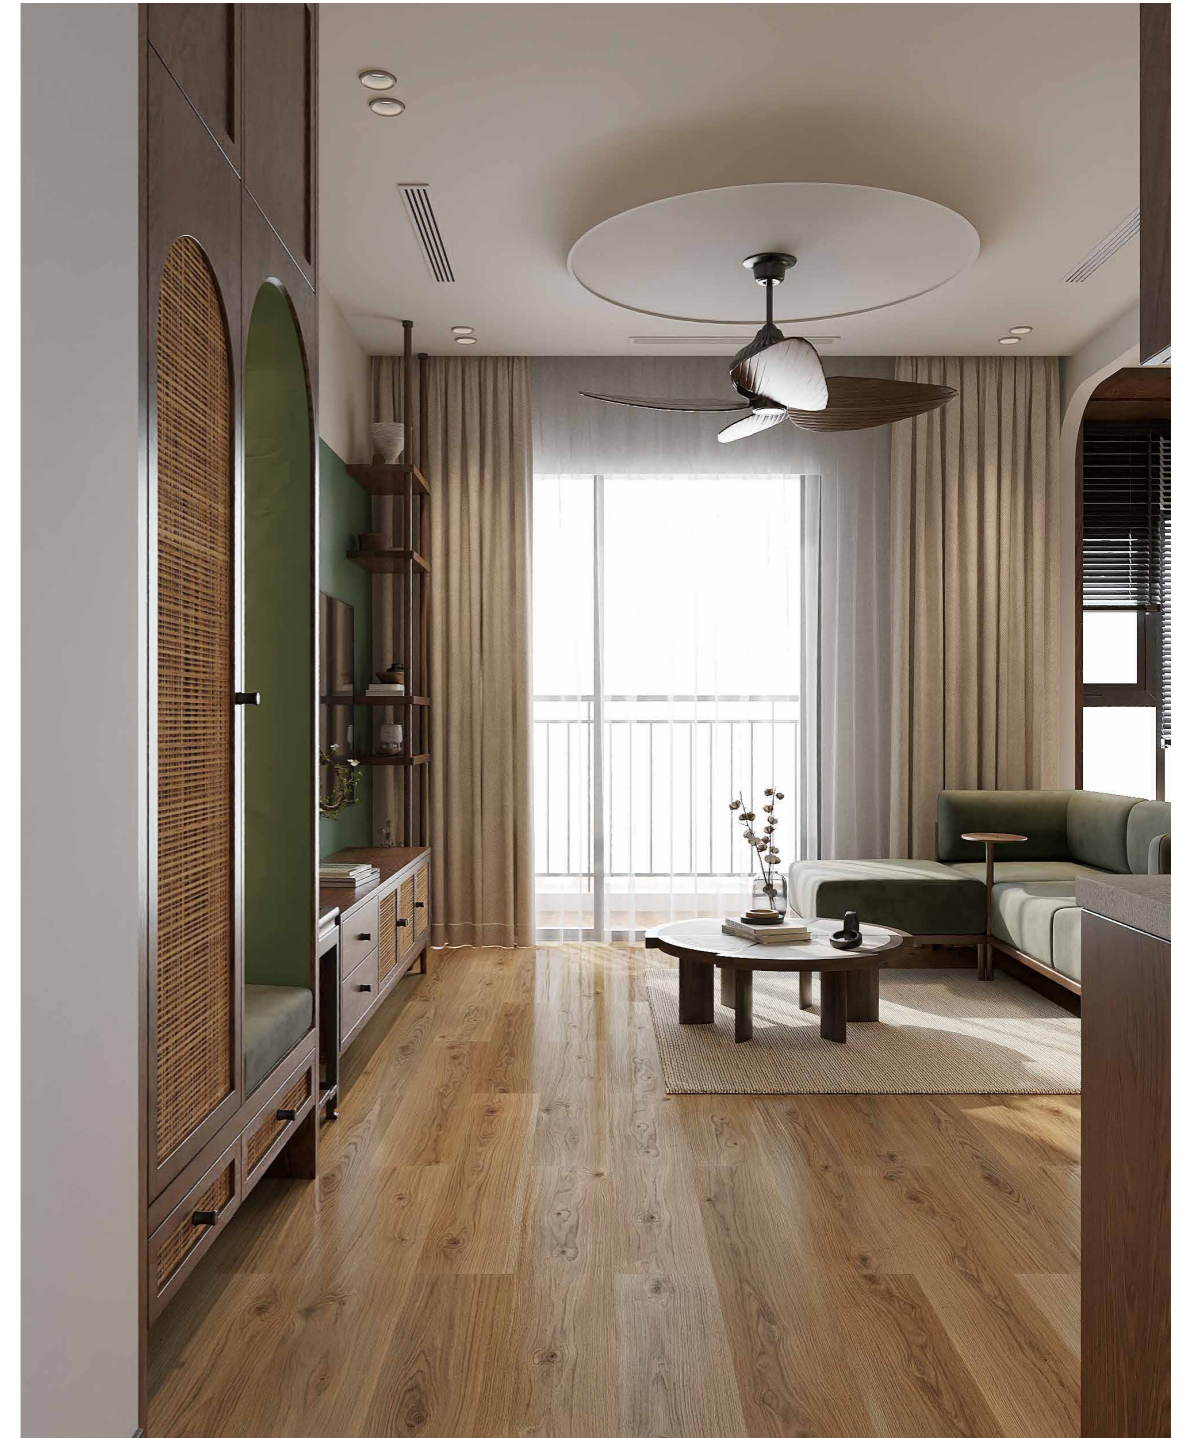

Code: **6035**
Tile Size: 1200 x 187 x 8 mm
Box: 8 Panels - 1.795 m²