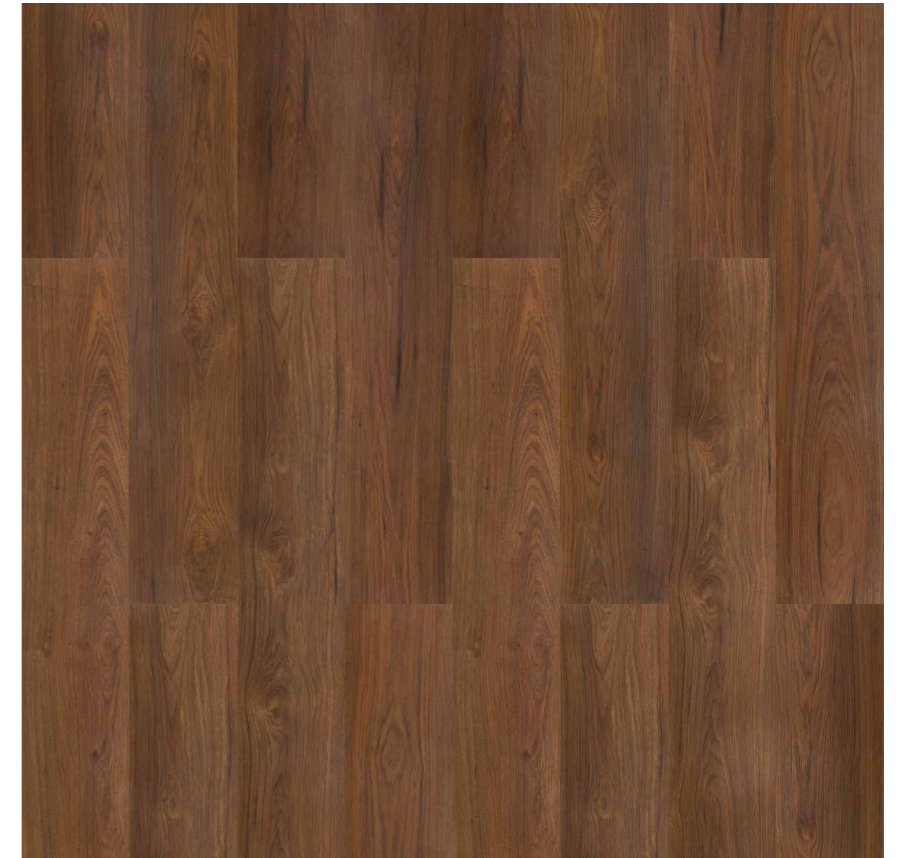

Code: **6036**
Tile Size: 1200 x 187 x 8 mm
Box: 8 Panels - 1.795 m²