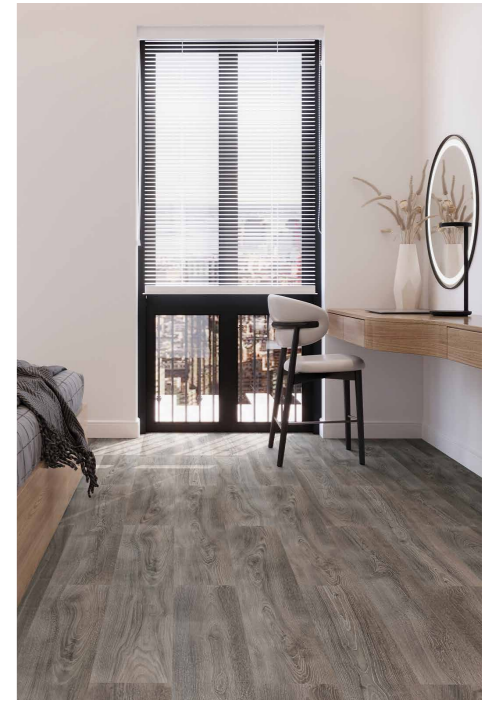

ELEGANT NEW

L A M I N A T E F L O O R I N G

ROYA
SURFACE CENTER

ELEGANT NEW
LAMINATE FLOORING

Code: **6029**
Tile Size: 1200 x 187 x 8 mm
Box: 8 Panels - 1.795 m²

Code: **6030**
Tile Size: 1200 x 187 x 8 mm
Box: 8 Panels - 1.795 m²