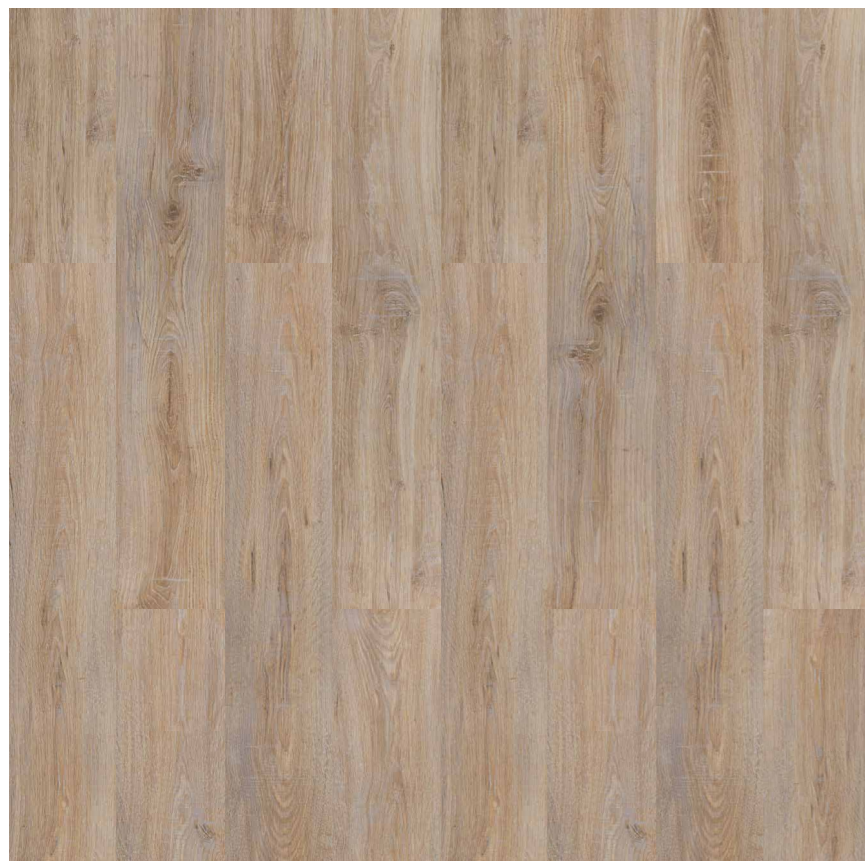

Code: **6033**
Tile Size: 1200 x 187 x 8 mm
Box: 8 Panels - 1.795 m²