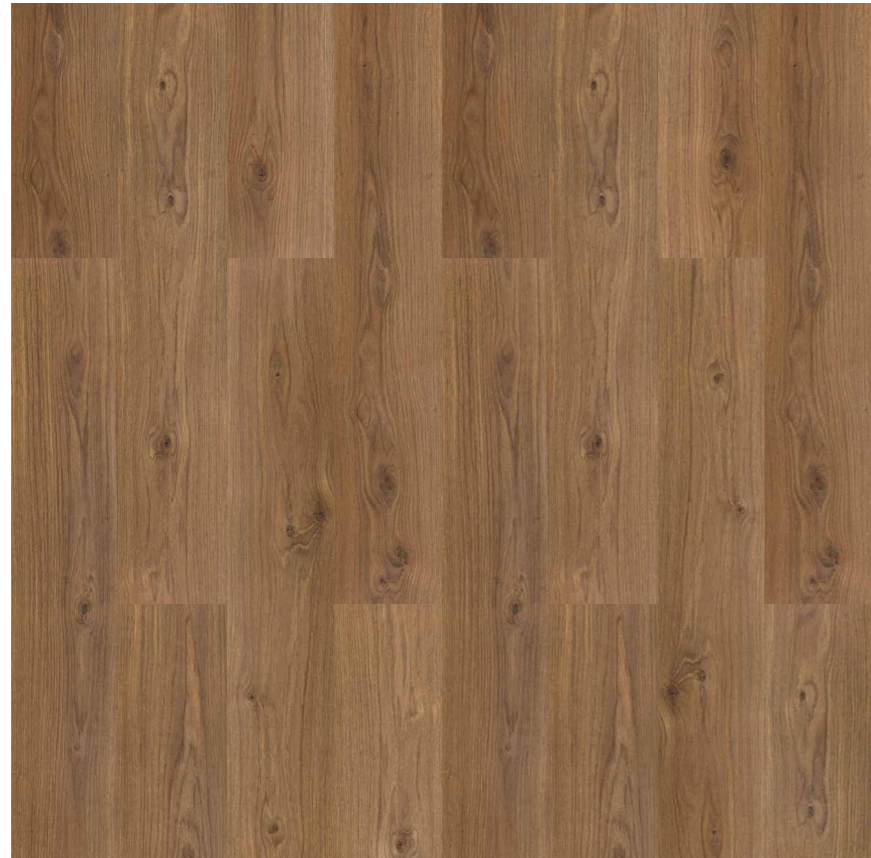

Code: **6035**
Tile Size: 1200 x 187 x 8 mm
Box: 8 Panels - 1.795 m²