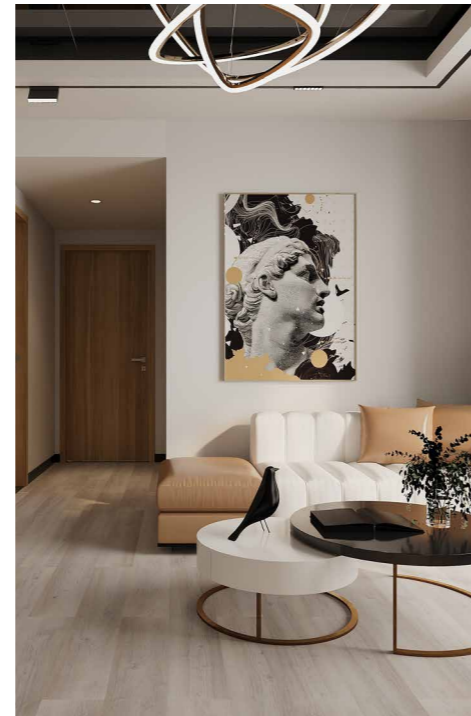

ELEGANT NEW

L A M I N A T E F L O O R I N G

ROYA
SURFACE CENTER

ELEGANT NEW
LAMINATE FLOORING

Code: **6029**
Tile Size: 1200 x 187 x 8 mm
Box: 8 Panels - 1.795 m²

Code: **6030**
Tile Size: 1200 x 187 x 8 mm
Box: 8 Panels - 1.795 m²