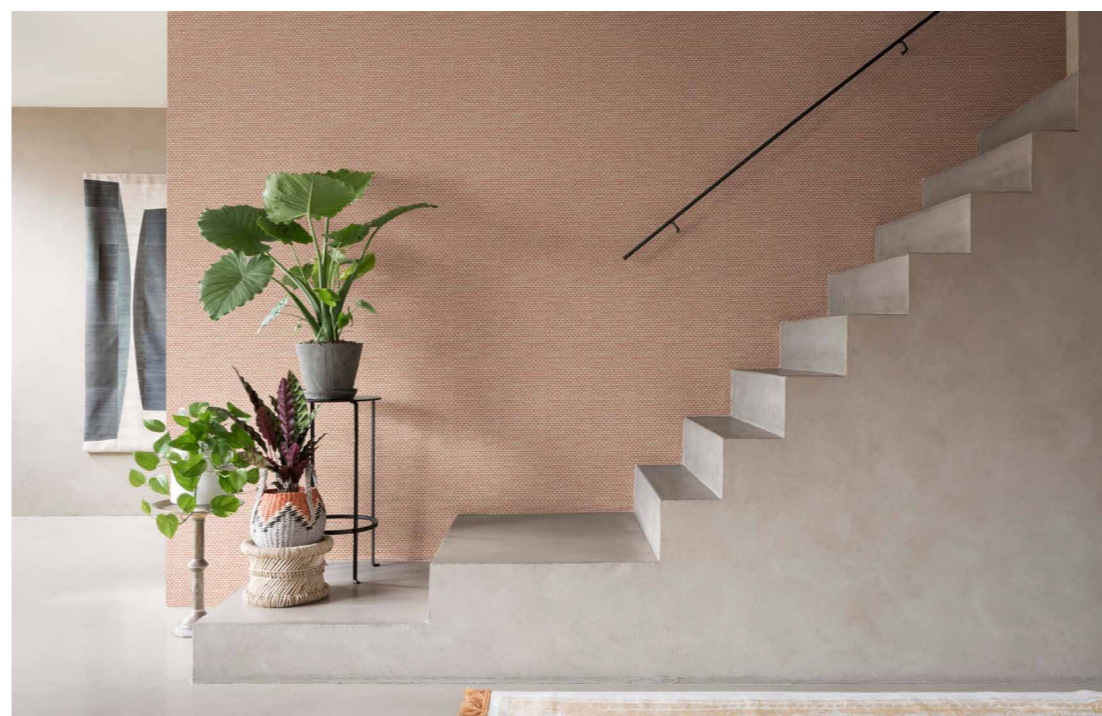

**B
N**

walls

COLLECTION

ROYA
SURFACE CENTER

BN

walls
COLLECTION

Code: 48445 Roll: 11

48469